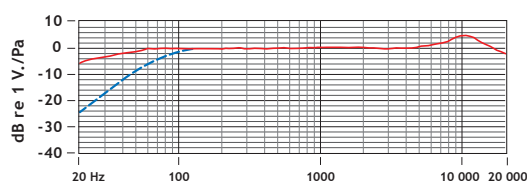

Frequency response