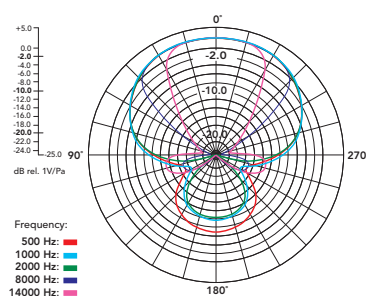

Polar pattern