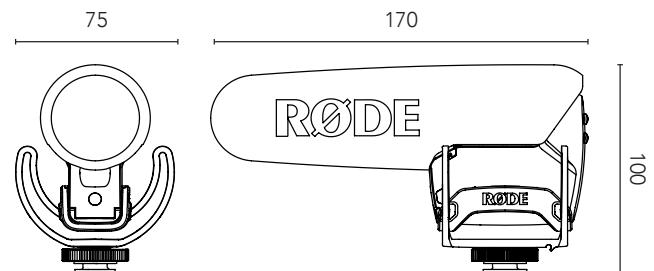

## Specifications

|                     |   |
|---------------------|---|
| Acoustic Principle  | Line Gradient                                   |
| Directional Pattern | Super-Cardioid                                  |
| Frequency Range     | 40Hz ~ 20,000Hz<br>(selectable HPF@80Hz)        |
| Sensitivity         | -32 dB re 1V/Pa (20mV @ 94dB SPL) ± 2dB @ 1KHz  |
| Output Impedance    | 200Ω  |
| Equivalent Noise    | 14dB  |
| Maximum Output      | +6.9dBu<br>(@ 1% THD into 1kΩ)                  |
| Dynamic Range       | 120dB (as per IEC651)                           |
| Maximum SPL         | 134dB (@ 1kHz, 1% THD into 1kΩ load)            |
| Signal/Noise        | 80db  |
| Power Req.          | 9V alkaline battery<br>(Current 7.8mA)          |
| Dimensions          | 75mm x 100mm x 170mm<br>(2.95" x 3.93" x 6.69") |
| Output Connection   | 3.5mm stereo mini-jack (dual mono)              |
| Net Weight          | 85g (3oz)                                       |

## Features

- Rycote® Lyre® shock mounting onboard
- All new capsule with lower noise and higher sensitivity
- Broadcast recording quality condenser microphone
- Compact form factor (150mm/6" length)
- Ultra lightweight (85g/3oz)
- 9V battery powered - over 70 hours use (alkaline)
- Integrated shock mounting
- Integrated foam windscreen
- 3.5mm stereo mini-jack output (dual mono)
- Two step High Pass Filter (flat, 80Hz)
- Three position level control (-10dB, 0, +20dB)
- Camera shoe mount with 3/8" thread for easy boompole mounting
- 10 year warranty with online registration at [www.rodemic.com/warranty](http://www.rodemic.com/warranty)