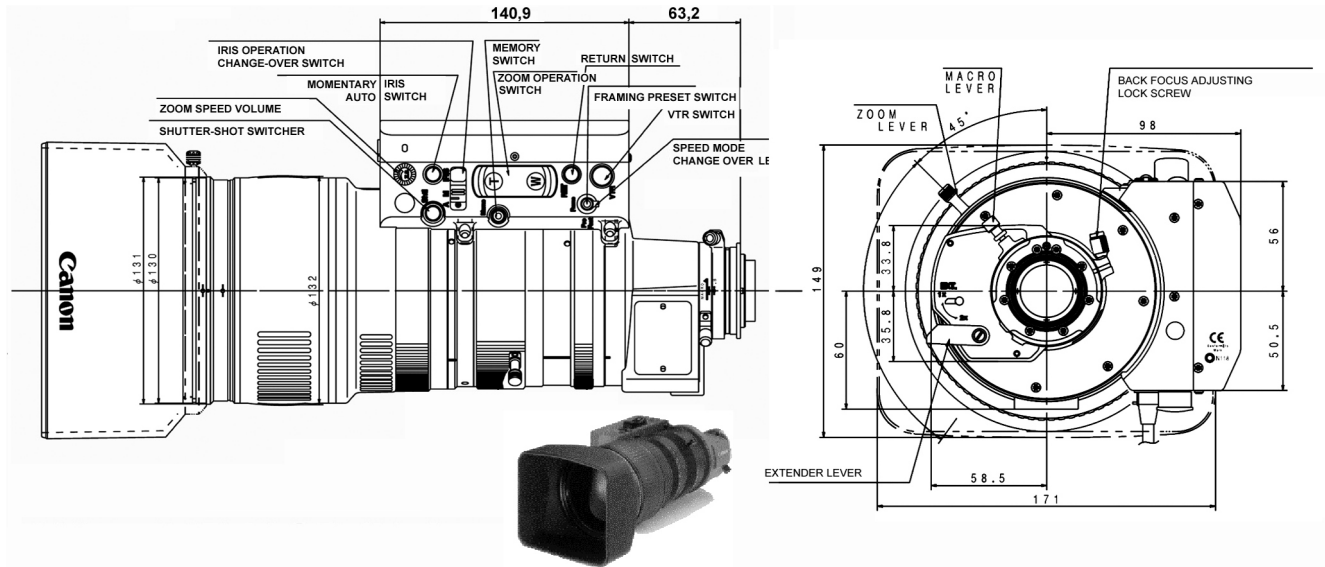

CANON
J33AX 11B IAS
TV Camera Zoom lens

J33ax 11B IAS (Unit:mm)

Technical information

Application:	EFP
Zoom ratio:	33X
Built in Extender:	2,0X
Range of focal length:	11-363 mm 22-726 mm (2,0X)
Maximum relative aperture:	1:2,0 at 11-220 mm 1:3,3 at 363 mm 1:4,0 at 22-440 mm (2,0X) 1:6,6 at 726 mm (2,0X)
Aspect Ratio:	4:3
Minimum object Distance:	2,2 m (50 mm with macro)

Size: (WxHxL)	167x131x322mm
Weight Approx:	4,5 kg

Product Information

Longest portable lens available.
Light weight (4,5kg) EFP lens.
Built in full servo system.
Perfect for: Meetings,
Sports,
Special Events.