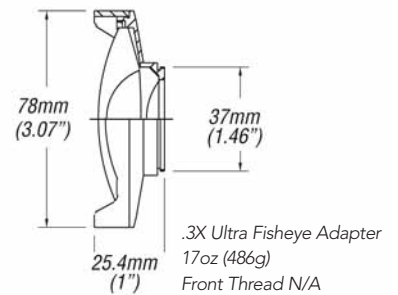

ODS-HR65-37

.3X Ultra Fisheye Adapter

Fisheyes are known for their characteristic effect and awesome barrel distortion. They exaggerate depth by making nearby objects look closer and distant objects recede. Weighing only 17 ounces, this tiny powerhouse features an ingenious design that allows easier handling.

ODS-FEWA-37

SPECIFICATIONS

Century Add-ons for Canon, JVC, Panasonic & Sony camcorders with 37mm or smaller front filter threads

	Description	Focal Length	Aperture	Horiz. Angle of View	Effect on Zoom Range
ODS-55WA-37	.55X Wide Angle Adapter	Orig. lens x .55	No light loss	45% wider than orig	Partial zoom capability
ODS-HR65-37	.65X HR Wide Angle Converter	Orig. lens x .65	No light loss	35% wider than orig	Full zoom capability
ODS-FEWA-37	.3X Ultra Fisheye Adapter	Orig. lens x .3	No light loss	130° horiz/180° vert	Partial zoom capability