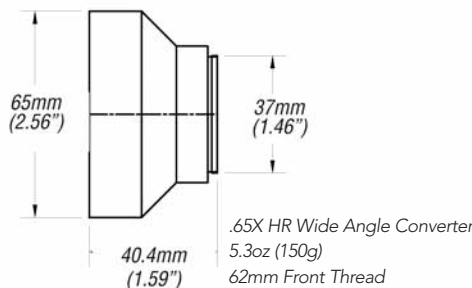

ODS-FEWA-37

SPECIFICATIONS

Century Add-ons for Canon, JVC, Panasonic & Sony camcorders with 37mm or smaller front filter threads

	Description	Focal Length	Aperture	Horiz. Angle of View	Effect on Zoom Range
ODS-55WA-37	.55X Wide Angle Adapter	Orig. lens x .55	No light loss	45% wider than orig	Partial zoom capability
ODS-HR65-37	.65X HR Wide Angle Converter	Orig. lens x .65	No light loss	35% wider than orig	Full zoom capability
ODS-FEWA-37	.3X Ultra Fisheye Adapter	Orig. lens x .3	No light loss	130° horiz/180° vert	Partial zoom capability