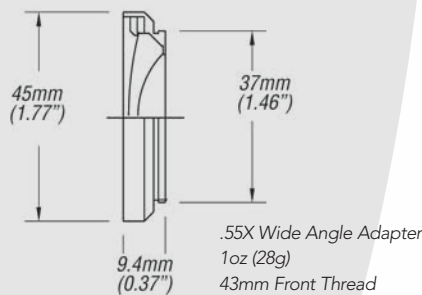

ODS-HR65-37

.3X Ultra Fisheye Adapter

Fisheyes are known for their characteristic effect and awesome barrel distortion. They exaggerate depth by making nearby objects look closer and distant objects recede. Weighing only 17 ounces, this tiny powerhouse features an ingenious design that allows easier handling.

ODS-FEWA-37

SPECIFICATIONS

Century Add-ons for Canon, JVC, Panasonic & Sony camcorders with 37mm or smaller front filter threads

	Description	Focal Length	Aperture	Horiz. Angle of View	Effect on Zoom Range
ODS-55WA-37	.55X Wide Angle Adapter	Orig. lens x .55	No light loss	45% wider than orig	Partial zoom capability
ODS-HR65-37	.65X HR Wide Angle Converter	Orig. lens x .65	No light loss	35% wider than orig	Full zoom capability
ODS-FEWA-37	.3X Ultra Fisheye Adapter	Orig. lens x .3	No light loss	130° horiz/180° vert	Partial zoom capability