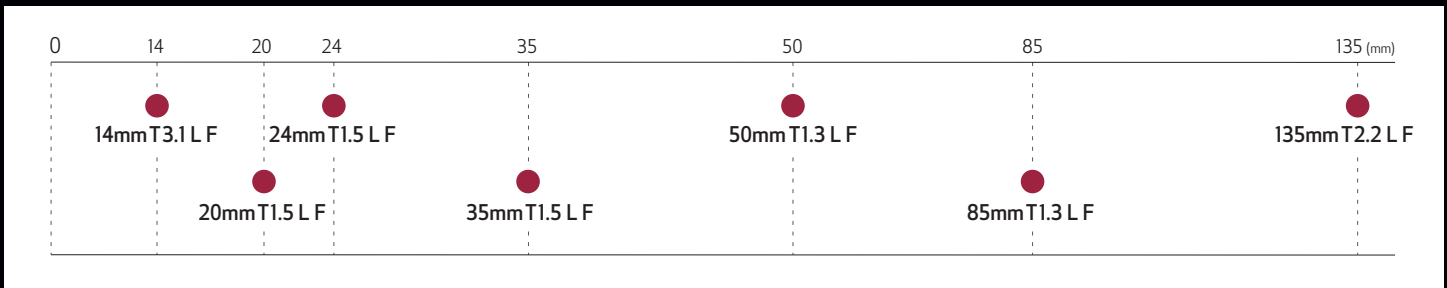

FOCAL LENGTH

SPECIFICATIONS

								
	CN-E14mm T3.1 LF	CN-E20mm T1.5 LF	CN-E24mm T1.5 LF	CN-E35mm T1.5 LF	CN-E50mm T1.3 LF	CN-E85mm T1.3 LF	CN-E135mm T2.2 LF	
Mount	EF Mount	EF Mount	EF Mount	EF Mount	EF Mount	EF Mount	EF Mount	
Focal Length	14mm	20mm	24mm	35mm	50mm	85mm	135mm	
Max. Relative Aperture (T-Number)	T3.1	T1.5	T1.5	T1.5	T1.3	T1.3	T2.2	
Iris Blades	11	11	11	11	11	11	11	
Angle of View	1.5:1, 36x24mm	104.3° x 81.2°	84.0° x 61.9°	73.7° x 53.1°	54.4° x 37.8°	39.6° x 27.0°	23.9° x 16.1°	15.2° x 10.2°
	1.78:1, 24.6x13.8mm	82.6° x 52.5°	63.2° x 38.1°	54.3° x 32.1°	38.7° x 22.3°	27.6° x 15.7°	16.5° x 9.3°	10.4° x 5.9°
M.O.D. (Minimum Object Distance)	8 in. / 0.20m	12 in. / 0.3m	12 in. / 0.30m	12 in. / 0.30m	18 in. / 0.45m	3 ft. 2 in. / 0.95m	3 ft. 3 in. / 1.0m	
Object Dimensions at M.O.D	1.5:1, 36x24mm	24.8 x 16.5cm	33.8 x 22.5cm	28.8 x 19.2cm	20.1 x 13.4cm	24.9 x 16.6cm	34.3 x 22.9cm	21.1 x 14.1cm
	1.78:1, 24.6x13.8mm	16.9 x 9.5cm	23.1 x 13.0cm	19.7 x 11.0cm	13.7 x 7.7cm	17.0 x 9.5cm	23.4 x 13.1cm	14.4 x 8.1cm
Front Diameter	114mm	114mm	114mm	114mm	114mm	114mm	114mm	
Filter Diameter	N/A	105mm	105mm	105mm	105mm	105mm	105mm	
Approx. Size (WxHxL)	4.66 x 4.66 x 3.70 in. (118.4 x 118.4 x 94.0mm)	4.66 x 4.66 x 4.0 in. (118.4 x 118.4 x 101.5mm)	4.66 x 4.66 x 4.0 in. (118.4 x 118.4 x 101.5mm)	4.66 x 4.66 x 4.0 in. (118.4 x 118.4 x 101.5mm)	4.66 x 4.66 x 4.0 in. (118.4 x 118.4 x 101.5mm)	4.66 x 4.66 x 4.0 in. (118.4 x 118.4 x 101.5mm)	4.66 x 4.66 x 4.55 in. (118.4 x 118.4 x 115.6mm)	
Approx. Size (WxHxL)	2.65 lbs. (1.2kg)	2.65 lbs. (1.2kg)	2.65 lbs. (1.2kg)	2.43 lbs. (1.1kg)	2.43 lbs. (1.1kg)	2.87 lbs. (1.3kg)	3.09 lbs. (1.4kg)	