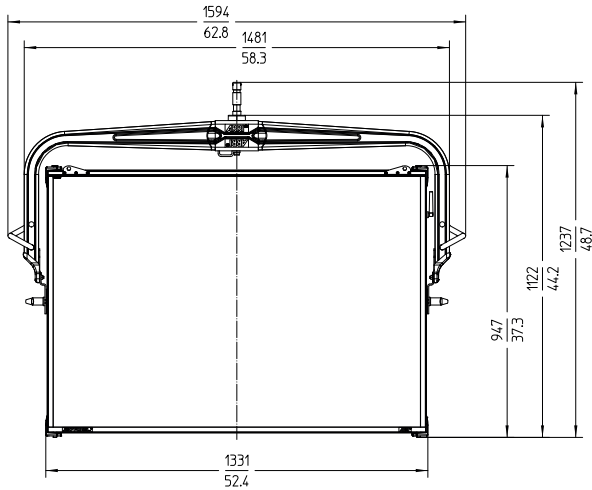

Technical Specifications

Lamphead	
Optical System	Swappable Soft Diffusion Panels
Light Aperture	1280 x 870 mm / 50.4 x 34.4"
Beam Angle	105° (Half Peak Angle)
Weight	41 kg / 90.4 lbs (incl. Carbon Fiber Yoke and Spigot)
Handling	Carbon Fiber Yoke, Dual High-Strength Tilt Lock
Mounting	28 mm Spigot (Junior Pin)
Tilt Angle	+/- 90°
Lamphead Voltage Input	54 V DC
Power Consumption	1,500 W Nominal, 1,600 W Maximum
Lamphead Power Connection	Male 4-Pin Metal Locking - 30 Amp
White Light	2,800 K to 10,000 K continuously variable correlated color temperature
Colored Light	Full RGB+W color gamut with Hue and Saturation control
Color Temperature Tolerance	+/- 100 K (nominal), +/- 1/8 Green-Magenta (nominal)
Color Rendition	CRI Average > 95 TLCI Average > 90
Green-Magenta Adjustment	continuously adjustable (Full Minusgreen to Full Plusgreen)
Dimming	0 to 100 % continuous
Control	On-Board Controller, 5-Pin DMX In and Through, EtherCon LAN network connectivity, USB-A, Art-Net
Wireless Control	LumenRadio CRMX (DMX & RDM)
Remote Device Management (RDM)	DMX Setup, Hour Counter and Standard RDM commands
Software Interface	Ethernet: DMX Setup, Fixture Status & Control, and Firmware Upgrade through PC or Mac USB-A: Software Upgrade via flash drive
Housing Color	Blue/Silver
Ambient Temperature Operation	-20 to +45° C (-4 to +113° F)
Protection Class / IP Rating	III / IP20
Estimated LED Lifetime (L70)	50,000 hours
Estimated Color Shift Over Lifetime (CCT)	+/- 5 %
Certifications	CE, CB, ENEC, cNRTLus, FCC, PSE