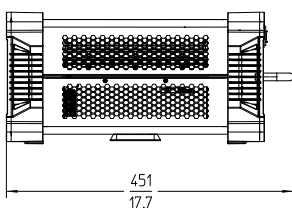

Technical Specifications

Lamphead	
Optical System	Swappable Soft Diffusion Panels
Light Aperture	1280 x 870 mm / 50.4 x 34.4"
Beam Angle	105° (Half Peak Angle)
Weight	41 kg / 90.4 lbs (incl. Carbon Fiber Yoke and Spigot)
Handling	Carbon Fiber Yoke, Dual High-Strength Tilt Lock
Mounting	28 mm Spigot (Junior Pin)
Tilt Angle	+/- 90°
Lamphead Voltage Input	54 V DC
Power Consumption	1,500 W Nominal, 1,600 W Maximum
Lamphead Power Connection	Male 4-Pin Metal Locking - 30 Amp
White Light	2,800 K to 10,000 K continuously variable correlated color temperature
Colored Light	Full RGB+W color gamut with Hue and Saturation control
Color Temperature Tolerance	+/- 100 K (nominal), +/- 1/8 Green-Magenta (nominal)
Color Rendition	CRI Average > 95 TLCI Average > 90
Green-Magenta Adjustment	continuously adjustable (Full Minusgreen to Full Plusgreen)
Dimming	0 to 100 % continuous
Control	On-Board Controller, 5-Pin DMX In and Through, EtherCon LAN network connectivity, USB-A, Art-Net
Wireless Control	LumenRadio CRMX (DMX & RDM)
Remote Device Management (RDM)	DMX Setup, Hour Counter and Standard RDM commands
Software Interface	Ethernet: DMX Setup, Fixture Status & Control, and Firmware Upgrade through PC or Mac USB-A: Software Upgrade via flash drive
Housing Color	Blue/Silver
Ambient Temperature Operation	-20 to +45° C (-4 to +113° F)
Protection Class / IP Rating	III / IP20
Estimated LED Lifetime (L70)	50,000 hours
Estimated Color Shift Over Lifetime (CCT)	+/- 5 %
Certifications	CE, CB, ENEC, cNRTLus, FCC, PSE