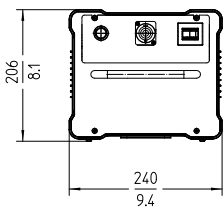

Technical Specifications

Lamphead	
Optical System	Swappable Soft Diffusion Panels
Light Aperture	1280 x 870 mm / 50.4 x 34.4"
Beam Angle	105° (Half Peak Angle)
Weight	41 kg / 90.4 lbs (incl. Carbon Fiber Yoke and Spigot)
Handling	Carbon Fiber Yoke, Dual High-Strength Tilt Lock
Mounting	28 mm Spigot (Junior Pin)
Tilt Angle	+/- 90°
Lamphead Voltage Input	54 V DC
Power Consumption	1,500 W Nominal, 1,600 W Maximum
Lamphead Power Connection	Male 4-Pin Metal Locking - 30 Amp
White Light	2,800 K to 10,000 K continuously variable correlated color temperature
Colored Light	Full RGB+W color gamut with Hue and Saturation control
Color Temperature Tolerance	+/- 100 K (nominal), +/- 1/8 Green-Magenta (nominal)
Color Rendition	CRI Average > 95 TLCI Average > 90
Green-Magenta Adjustment	continuously adjustable (Full Minusgreen to Full Plusgreen)
Dimming	0 to 100 % continuous
Control	On-Board Controller, 5-Pin DMX In and Through, EtherCon LAN network connectivity, USB-A, Art-Net
Wireless Control	LumenRadio CRMX (DMX & RDM)
Remote Device Management (RDM)	DMX Setup, Hour Counter and Standard RDM commands
Software Interface	Ethernet: DMX Setup, Fixture Status & Control, and Firmware Upgrade through PC or Mac USB-A: Software Upgrade via flash drive
Housing Color	Blue/Silver
Ambient Temperature Operation	-20 to +45° C (-4 to +113° F)
Protection Class / IP Rating	III / IP20
Estimated LED Lifetime (L70)	50,000 hours
Estimated Color Shift Over Lifetime (CCT)	+/- 5 %
Certifications	CE, CB, ENEC, cNRTLus, FCC, PSE