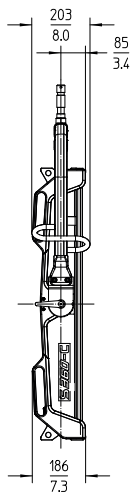

Technical Specifications

Lamphead	
Optical System	Swappable Soft Diffusion Panels
Light Aperture	1280 x 870 mm / 50.4 x 34.4"
Beam Angle	105° (Half Peak Angle)
Weight	41 kg / 90.4 lbs (incl. Carbon Fiber Yoke and Spigot)
Handling	Carbon Fiber Yoke, Dual High-Strength Tilt Lock
Mounting	28 mm Spigot (Junior Pin)
Tilt Angle	+/- 90°
Lamphead Voltage Input	54 V DC
Power Consumption	1,500 W Nominal, 1,600 W Maximum
Lamphead Power Connection	Male 4-Pin Metal Locking - 30 Amp
White Light	2,800 K to 10,000 K continuously variable correlated color temperature
Colored Light	Full RGB+W color gamut with Hue and Saturation control
Color Temperature Tolerance	+/- 100 K (nominal), +/- 1/8 Green-Magenta (nominal)
Color Rendition	CRI Average > 95 TLCI Average > 90
Green-Magenta Adjustment	continuously adjustable (Full Minusgreen to Full Plusgreen)
Dimming	0 to 100 % continuous
Control	On-Board Controller, 5-Pin DMX In and Through, EtherCon LAN network connectivity, USB-A, Art-Net
Wireless Control	LumenRadio CRMX (DMX & RDM)
Remote Device Management (RDM)	DMX Setup, Hour Counter and Standard RDM commands
Software Interface	Ethernet: DMX Setup, Fixture Status & Control, and Firmware Upgrade through PC or Mac USB-A: Software Upgrade via flash drive
Housing Color	Blue/Silver
Ambient Temperature Operation	-20 to +45° C (-4 to +113° F)
Protection Class / IP Rating	III / IP20
Estimated LED Lifetime (L70)	50,000 hours
Estimated Color Shift Over Lifetime (CCT)	+/- 5 %
Certifications	CE, CB, ENEC, cNRTLus, FCC, PSE