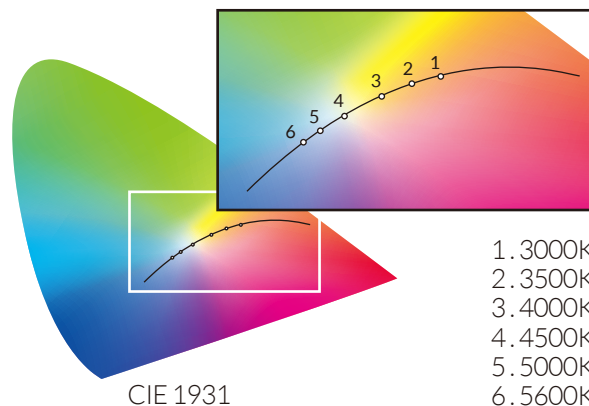

REDEFINE SPECULAR

The P360EX redefines what is possible in an LED light, powerful, efficient, durable, and controllable. It is rare for a light to work just as well in the studio as outside in the elements, but the P360EX does just that. Built in color tunability, and 20% brighter than previous models, the P360EX is an ideal light for unideal situations.

FEATURES

- 400W Equivalent Output (Tungsten) - Draws 90W
- Color Temperature Range 3000-5600K
- Full Spectrum Light Quality - No Spikes
- Dimming (100%-10%)
- Flicker Free at any Frame Rate
- Single Point Light Source
- Solid State Technology - No Bulbs to Replace
- Does not Emit UV Light/Radiation
- DMX Control (w/ Optional DMX Connection Box)
- IP-24 Water Resistant
- Compatible with Broadcast Batteries
- Lightweight, Compact, Easy for Travel

FULL SPECTRUM COLOR TUNING

The P360EX has the ability to smoothly tune the spectrum of light, producing any color temperature of white light between 3000 - 5600K (Tungsten to Daylight) with an unbelievably high CRI.