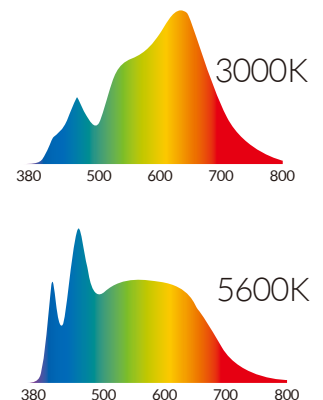

REDEFINE SPECULAR

The P360EX redefines what is possible in an LED light, powerful, efficient, durable, and controllable. It is rare for a light to work just as well in the studio as outside in the elements, but the P360EX does just that. Built in color tunability, and 20% brighter than previous models, the P360EX is an ideal light for unideal situations.

FEATURES

- 400W Equivalent Output (Tungsten) - Draws 90W
- Color Temperature Range 3000-5600K
- Full Spectrum Light Quality - No Spikes
- Dimming (100%-10%)
- Flicker Free at any Frame Rate
- Single Point Light Source
- Solid State Technology - No Bulbs to Replace
- Does not Emit UV Light/Radiation
- DMX Control (w/ Optional DMX Connection Box)
- IP-24 Water Resistant
- Compatible with Broadcast Batteries
- Lightweight, Compact, Easy for Travel

FULL SPECTRUM COLOR TUNING

The P360EX has the ability to smoothly tune the spectrum of light, producing any color temperature of white light between 3000 - 5600K (Tungsten to Daylight) with an unbelievably high CRI.

1. 3000K
2. 3500K
3. 4000K
4. 4500K
5. 5000K
6. 5600K

CRI Measurement	R1	R2	R3	R4	R5	R6	R7	R8	R9	R10	R11	R12	R13	R14	R15	CRI Ra	CRI Extended	TLCI Results
3000K	94	95	94	94	95	97	97	93	87	99	92	96	94	95	94	95	95	99
5600K	96	96	88	89	96	95	91	89	84	90	89	91	98	93	94	93	92	94