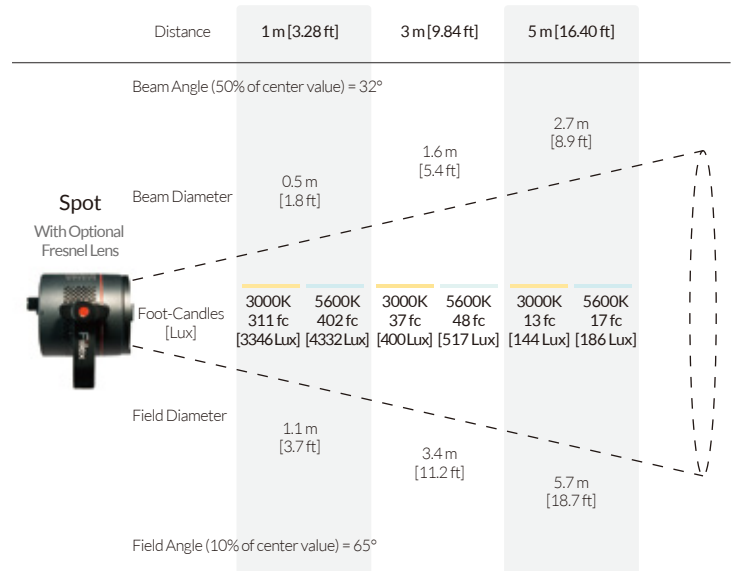

FULL SPECTRUM COLOR TUNING

The P360EX has the ability to smoothly tune the spectrum of light, producing any color temperature of white light between 3000 - 5600K (Tungsten to Daylight) with an unbelievably high CRI.

1. 3000K
2. 3500K
3. 4000K
4. 4500K
5. 5000K
6. 5600K

CRI Measurement	R1	R2	R3	R4	R5	R6	R7	R8	R9	R10	R11	R12	R13	R14	R15	CRI Ra	CRI Extended	TLCI Results
3000K	94	95	94	94	95	97	97	93	87	99	92	96	94	95	94	95	95	99
5600K	96	96	88	89	96	95	91	89	84	90	89	91	98	93	94	93	92	94

PHOTOMETRIC DATA

SPECIFICATIONS

Size (without Barndoor)	4" (Diameter) x 4.7" (Length)
Weight (Includes Yoke)	1.6 lbs / 0.74 kg
LED	Dense Matrix LED
Thermal Design	Advanced Vapor Cooling System
CCT Range	Continuous from 3000K to 5600K
Dimming	100-10%
CRI	>92
Power Consumption	90W Max / Comparable in Output to 400W Tungsten
Power Input	12 to 28 V DC
AC Adapter	100-240V AC, 50/60Hz (In) / 19V DC, 90W max. (Out)
Operating Temperature	32 to 104°F / 0 to 40 °C