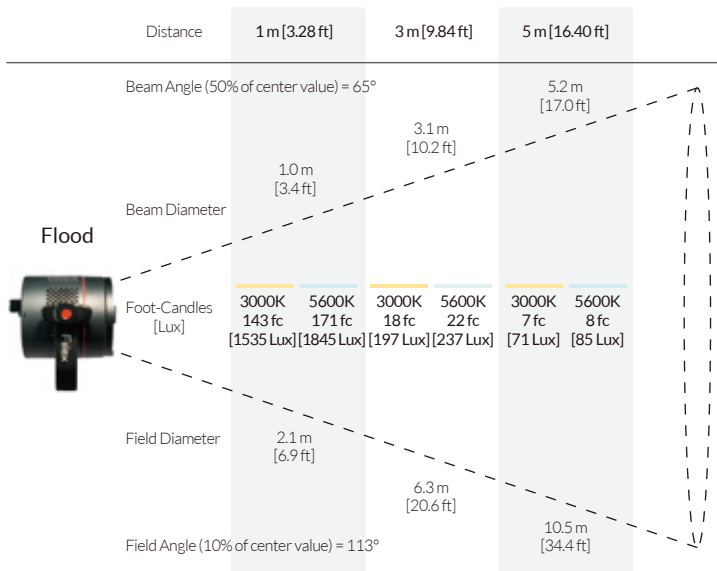

FULL SPECTRUM COLOR TUNING

The P360EX has the ability to smoothly tune the spectrum of light, producing any color temperature of white light between 3000 - 5600K (Tungsten to Daylight) with an unbelievably high CRI.

1. 3000K
2. 3500K
3. 4000K
4. 4500K
5. 5000K
6. 5600K

CRI Measurement	R1	R2	R3	R4	R5	R6	R7	R8	R9	R10	R11	R12	R13	R14	R15	CRI Ra	CRI Extended	TLCI Results
3000K	94	95	94	94	95	97	97	93	87	99	92	96	94	95	94	95	95	99
5600K	96	96	88	89	96	95	91	89	84	90	89	91	98	93	94	93	92	94

PHOTOMETRIC DATA

SPECIFICATIONS

Size (without Barndoor)	4" (Diameter) x 4.7" (Length)
Weight (Includes Yoke)	1.6 lbs / 0.74 kg
LED	Dense Matrix LED
Thermal Design	Advanced Vapor Cooling System
CCT Range	Continuous from 3000K to 5600K
Dimming	100-10%
CRI	>92
Power Consumption	90W Max / Comparable in Output to 400W Tungsten
Power Input	12 to 28 V DC
AC Adapter	100-240V AC, 50/60Hz (In) / 19V DC, 90W max. (Out)
Operating Temperature	32 to 104°F / 0 to 40 °C